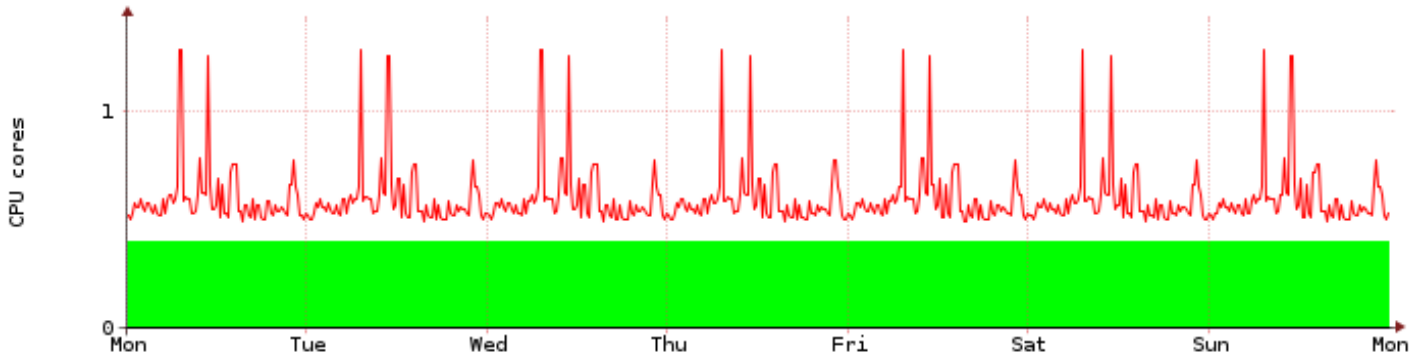

Server1-E880C : LPAR: aix59 : 00:00:00 15.10.2018 - 00:00:00 22.10.2018

Average
■ Entitled processor cores 0.40
■ Utilization in CPU cores 0.59
Entitled CPU utilization 147.7 %