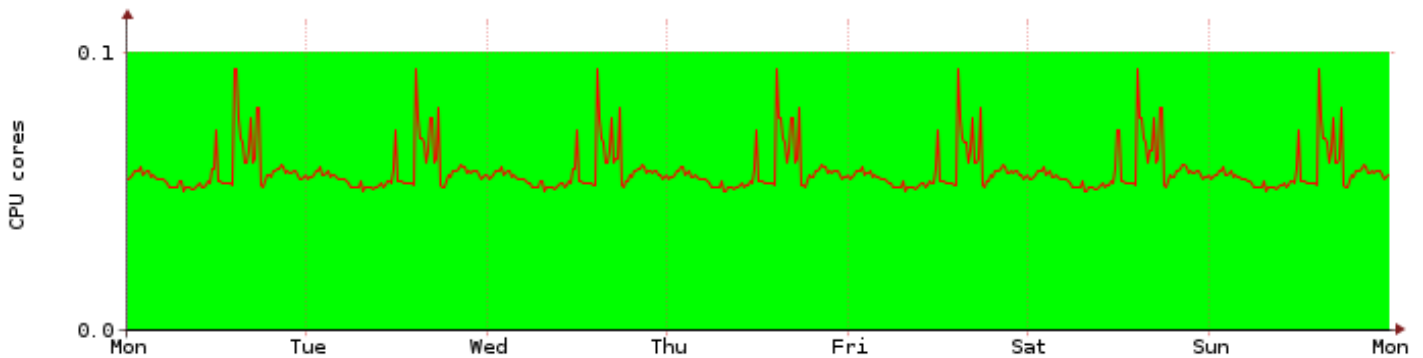

Server1-E880C : LPAR: aix56 : 00:00:00 15.10.2018 - 00:00:00 22.10.2018

Average  
█ Entitled processor cores 6.00  
█ Utilization in CPU cores 3.68  
 Entitled CPU utilization 61.4 %

Server1-E880C : LPAR: aix57 : 00:00:00 15.10.2018 - 00:00:00 22.10.2018

Average  
█ Entitled processor cores 0.90  
█ Utilization in CPU cores 0.06  
 Entitled CPU utilization 6.2 %

Server1-E880C : LPAR: aix58 : 00:00:00 15.10.2018 - 00:00:00 22.10.2018

Average  
█ Entitled processor cores 0.20  
█ Utilization in CPU cores 0.87  
 Entitled CPU utilization 434.1 %

Server1-E880C : LPAR: aix59 : 00:00:00 15.10.2018 - 00:00:00 22.10.2018

Average  
 ■ Entitled processor cores 0.40  
 ■ Utilization in CPU cores 0.59  
 Entitled CPU utilization 147.7 %

Server1-E880C : LPAR: aix60 : 00:00:00 15.10.2018 - 00:00:00 22.10.2018

Average  
 ■ Entitled processor cores 0.10  
 ■ Utilization in CPU cores 0.06  
 Entitled CPU utilization 56.9 %

Server1-E880C : LPAR: aix61 : 00:00:00 15.10.2018 - 00:00:00 22.10.2018

Average  
 ■ Entitled processor cores 2.00  
 ■ Utilization in CPU cores 1.45  
 Entitled CPU utilization 72.7 %