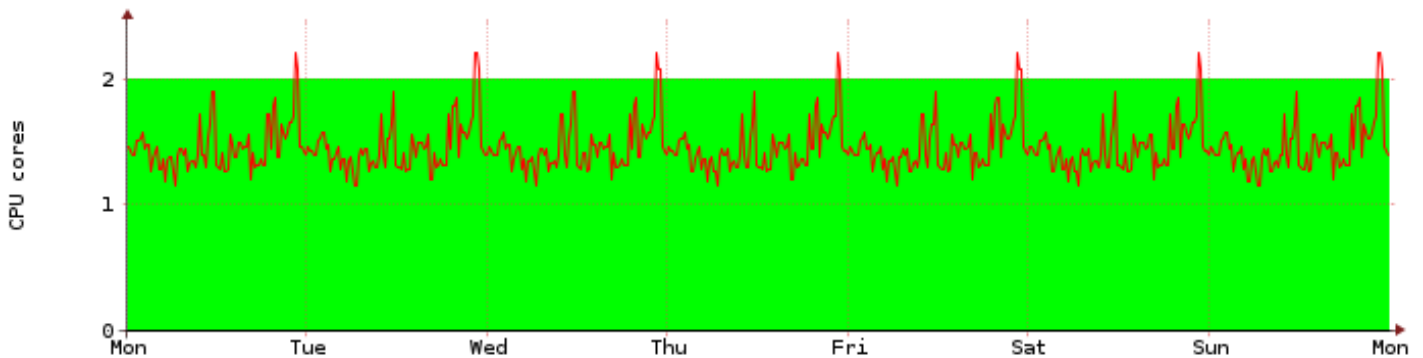

Average  
█ Entitled processor cores 0.90  
█ Utilization in CPU cores 0.06  
 Entitled CPU utilization 6.2 %

Server1-E880C : LPAR: aix58 : 00:00:00 15.10.2018 - 00:00:00 22.10.2018

Average  
█ Entitled processor cores 0.20  
█ Utilization in CPU cores 0.87  
 Entitled CPU utilization 434.1 %

Server1-E880C : LPAR: aix59 : 00:00:00 15.10.2018 - 00:00:00 22.10.2018

Average  
 ■ Entitled processor cores 0.40  
 ■ Utilization in CPU cores 0.59  
 Entitled CPU utilization 147.7 %

Server1-E880C : LPAR: aix60 : 00:00:00 15.10.2018 - 00:00:00 22.10.2018

Average  
 ■ Entitled processor cores 0.10  
 ■ Utilization in CPU cores 0.06  
 Entitled CPU utilization 56.9 %

Server1-E880C : LPAR: aix61 : 00:00:00 15.10.2018 - 00:00:00 22.10.2018

Average  
 ■ Entitled processor cores 2.00  
 ■ Utilization in CPU cores 1.45  
 Entitled CPU utilization 72.7 %

Server1-E880C : LPAR: vios50 : 00:00:00 15.10.2018 - 00:00:00 22.10.2018

Average  
 ■ Entitled processor cores 1.00  
 ■ Utilization in CPU cores 0.37  
 Entitled CPU utilization 36.7 %

Server1-E880C : LPAR: vios51 : 00:00:00 15.10.2018 - 00:00:00 22.10.2018