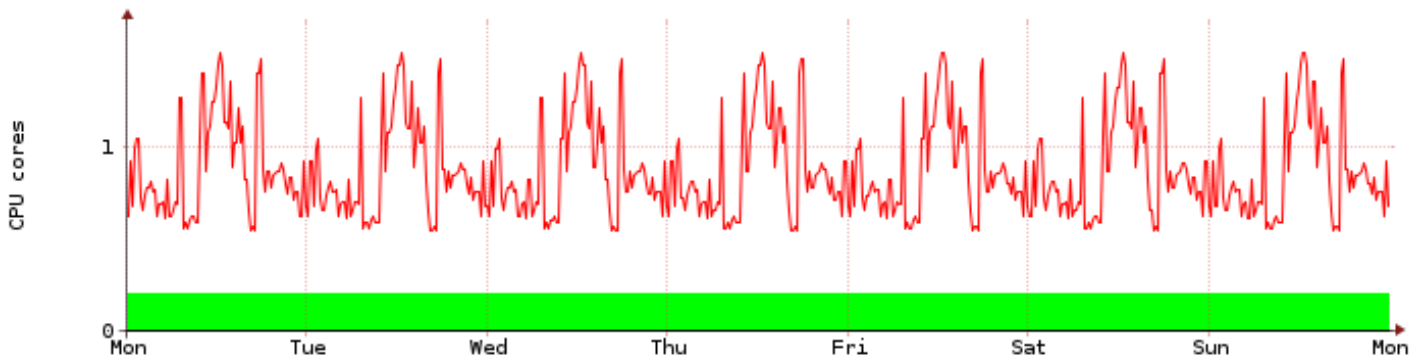

Average  
█ Entitled processor cores 0.10  
█ Utilization in CPU cores 0.05  
 Entitled CPU utilization 53.9 %

Server1-E880C : LPAR: aix55 : 00:00:00 15.10.2018 - 00:00:00 22.10.2018

Average  
█ Entitled processor cores 16.00  
█ Utilization in CPU cores 7.53  
 Entitled CPU utilization 47.0 %

Server1-E880C : LPAR: aix56 : 00:00:00 15.10.2018 - 00:00:00 22.10.2018

Average  
█ Entitled processor cores 6.00  
█ Utilization in CPU cores 3.68  
 Entitled CPU utilization 61.4 %

Server1-E880C : LPAR: aix57 : 00:00:00 15.10.2018 - 00:00:00 22.10.2018

Average  
█ Entitled processor cores 0.90  
█ Utilization in CPU cores 0.06  
 Entitled CPU utilization 6.2 %

Server1-E880C : LPAR: aix58 : 00:00:00 15.10.2018 - 00:00:00 22.10.2018

Average  
█ Entitled processor cores 0.20  
█ Utilization in CPU cores 0.87  
 Entitled CPU utilization 434.1 %

Server1-E880C : LPAR: aix59 : 00:00:00 15.10.2018 - 00:00:00 22.10.2018

Average  
 ■ Entitled processor cores 0.40  
 ■ Utilization in CPU cores 0.59  
 Entitled CPU utilization 147.7 %

Server1-E880C : LPAR: aix60 : 00:00:00 15.10.2018 - 00:00:00 22.10.2018