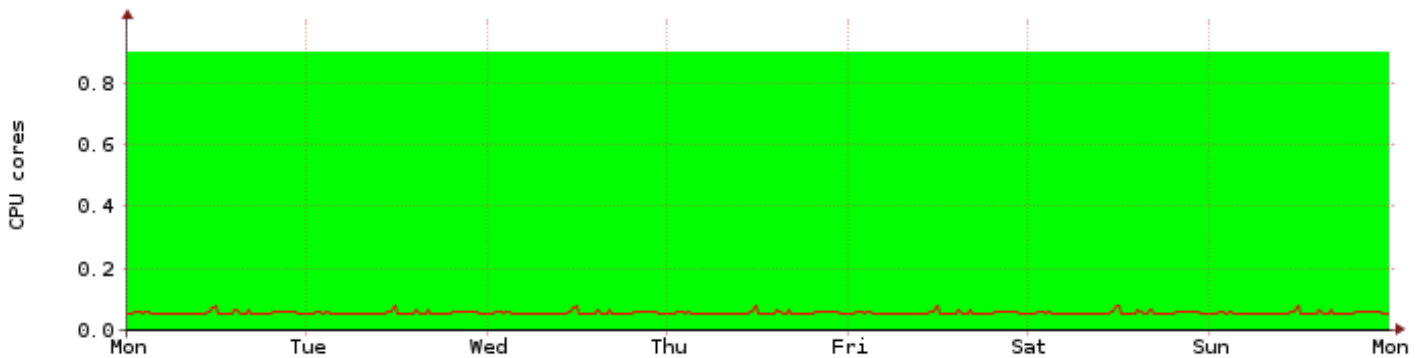

Average  
█ Entitled processor cores 0.10  
█ Utilization in CPU cores 0.05  
 Entitled CPU utilization 53.9 %

Server1-E880C : LPAR: aix55 : 00:00:00 15.10.2018 - 00:00:00 22.10.2018

Average  
█ Entitled processor cores 16.00  
█ Utilization in CPU cores 7.53  
 Entitled CPU utilization 47.0 %

Server1-E880C : LPAR: aix56 : 00:00:00 15.10.2018 - 00:00:00 22.10.2018

Average  
█ Entitled processor cores 6.00  
█ Utilization in CPU cores 3.68  
 Entitled CPU utilization 61.4 %

Server1-E880C : LPAR: aix57 : 00:00:00 15.10.2018 - 00:00:00 22.10.2018

Average  
█ Entitled processor cores 0.90  
█ Utilization in CPU cores 0.06  
 Entitled CPU utilization 6.2 %

Server1-E880C : LPAR: aix58 : 00:00:00 15.10.2018 - 00:00:00 22.10.2018

Average  
█ Entitled processor cores 0.20  
█ Utilization in CPU cores 0.87  
 Entitled CPU utilization 434.1 %