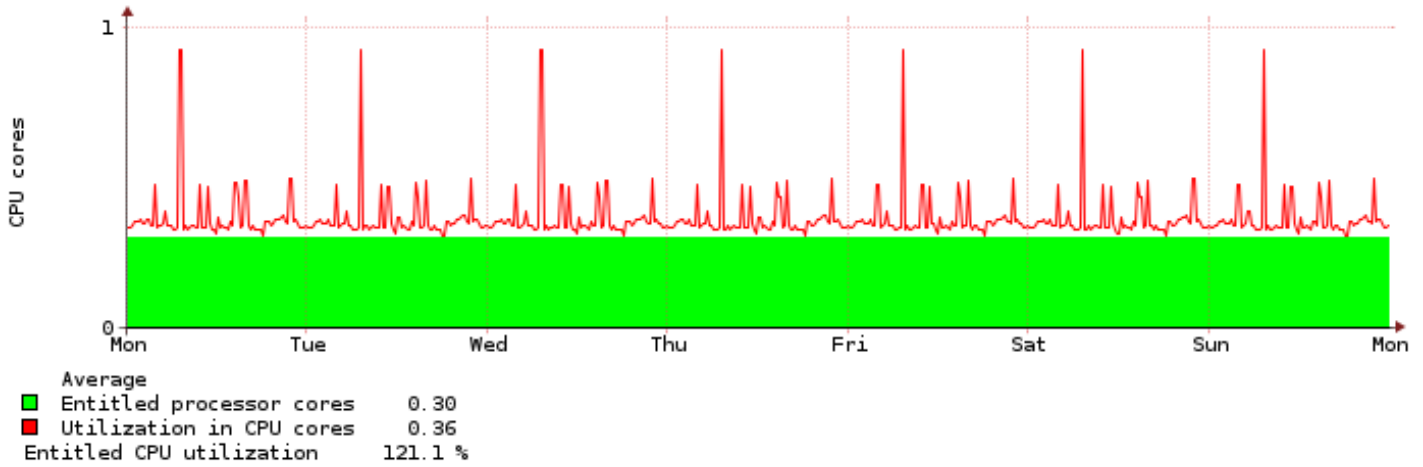

Server1-E880C : LPAR: aix62 : 00:00:00 15.10.2018 - 00:00:00 22.10.2018