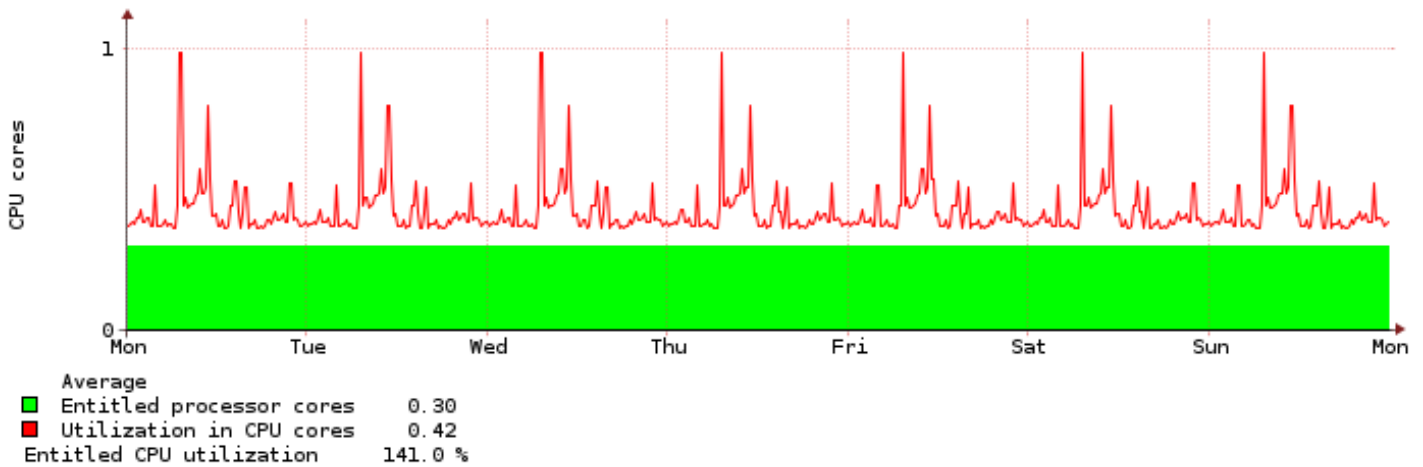

Server1-E880C : LPAR: aix63 : 00:00:00 15.10.2018 - 00:00:00 22.10.2018