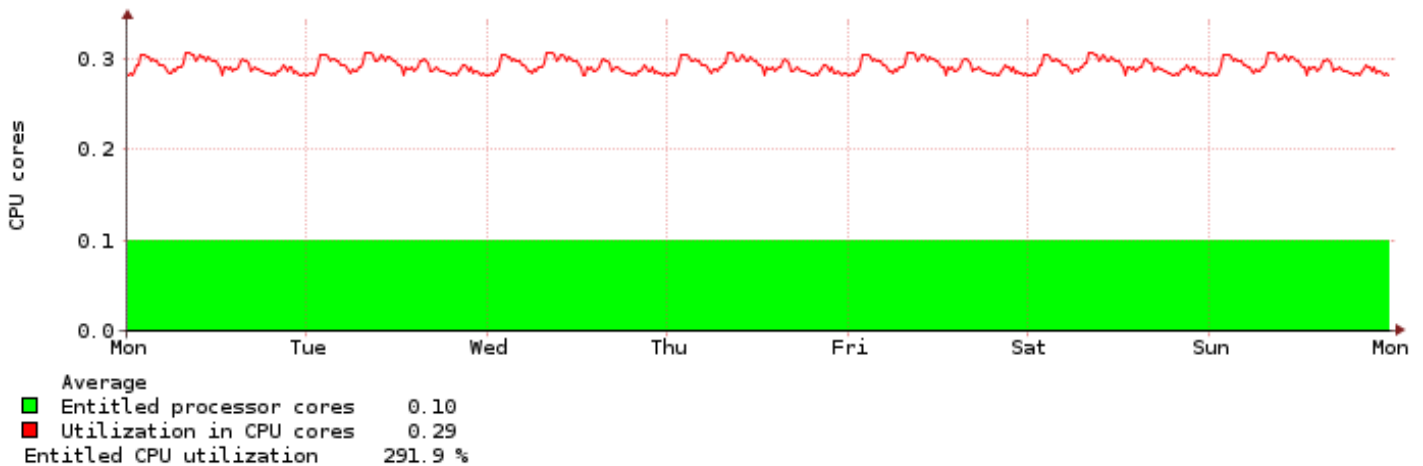

Average  
 ■ Entitled processor cores 0.10  
 ■ Utilization in CPU cores 0.06  
 Entitled CPU utilization 56.9 %

Server1-E880C : LPAR: aix61 : 00:00:00 15.10.2018 - 00:00:00 22.10.2018

Average  
 ■ Entitled processor cores 2.00  
 ■ Utilization in CPU cores 1.45  
 Entitled CPU utilization 72.7 %

Server1-E880C : LPAR: vios50 : 00:00:00 15.10.2018 - 00:00:00 22.10.2018

Average  
 ■ Entitled processor cores 1.00  
 ■ Utilization in CPU cores 0.37  
 Entitled CPU utilization 36.7 %

Server1-E880C : LPAR: vios51 : 00:00:00 15.10.2018 - 00:00:00 22.10.2018